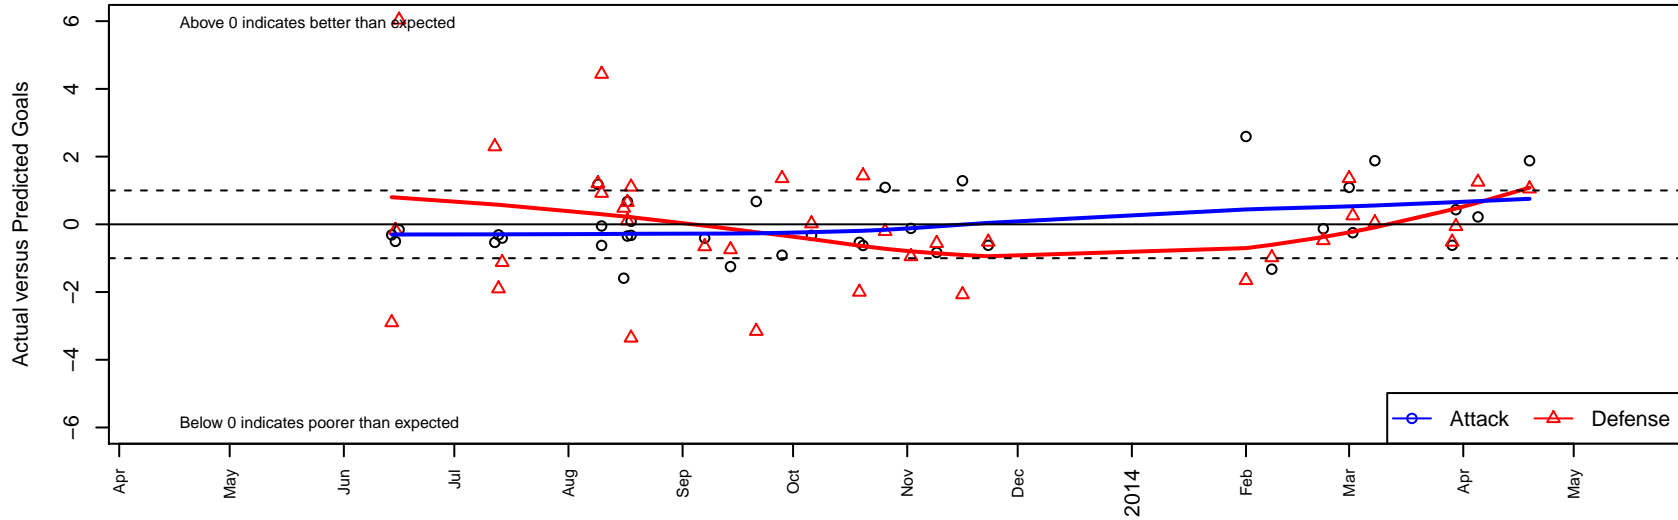

FWFC White B00
Dots are actual minus expected GF (blue circles) and GA (red triangles).
Blue line is smoothed change in attack strength. Red is smoothed change in defense strength.